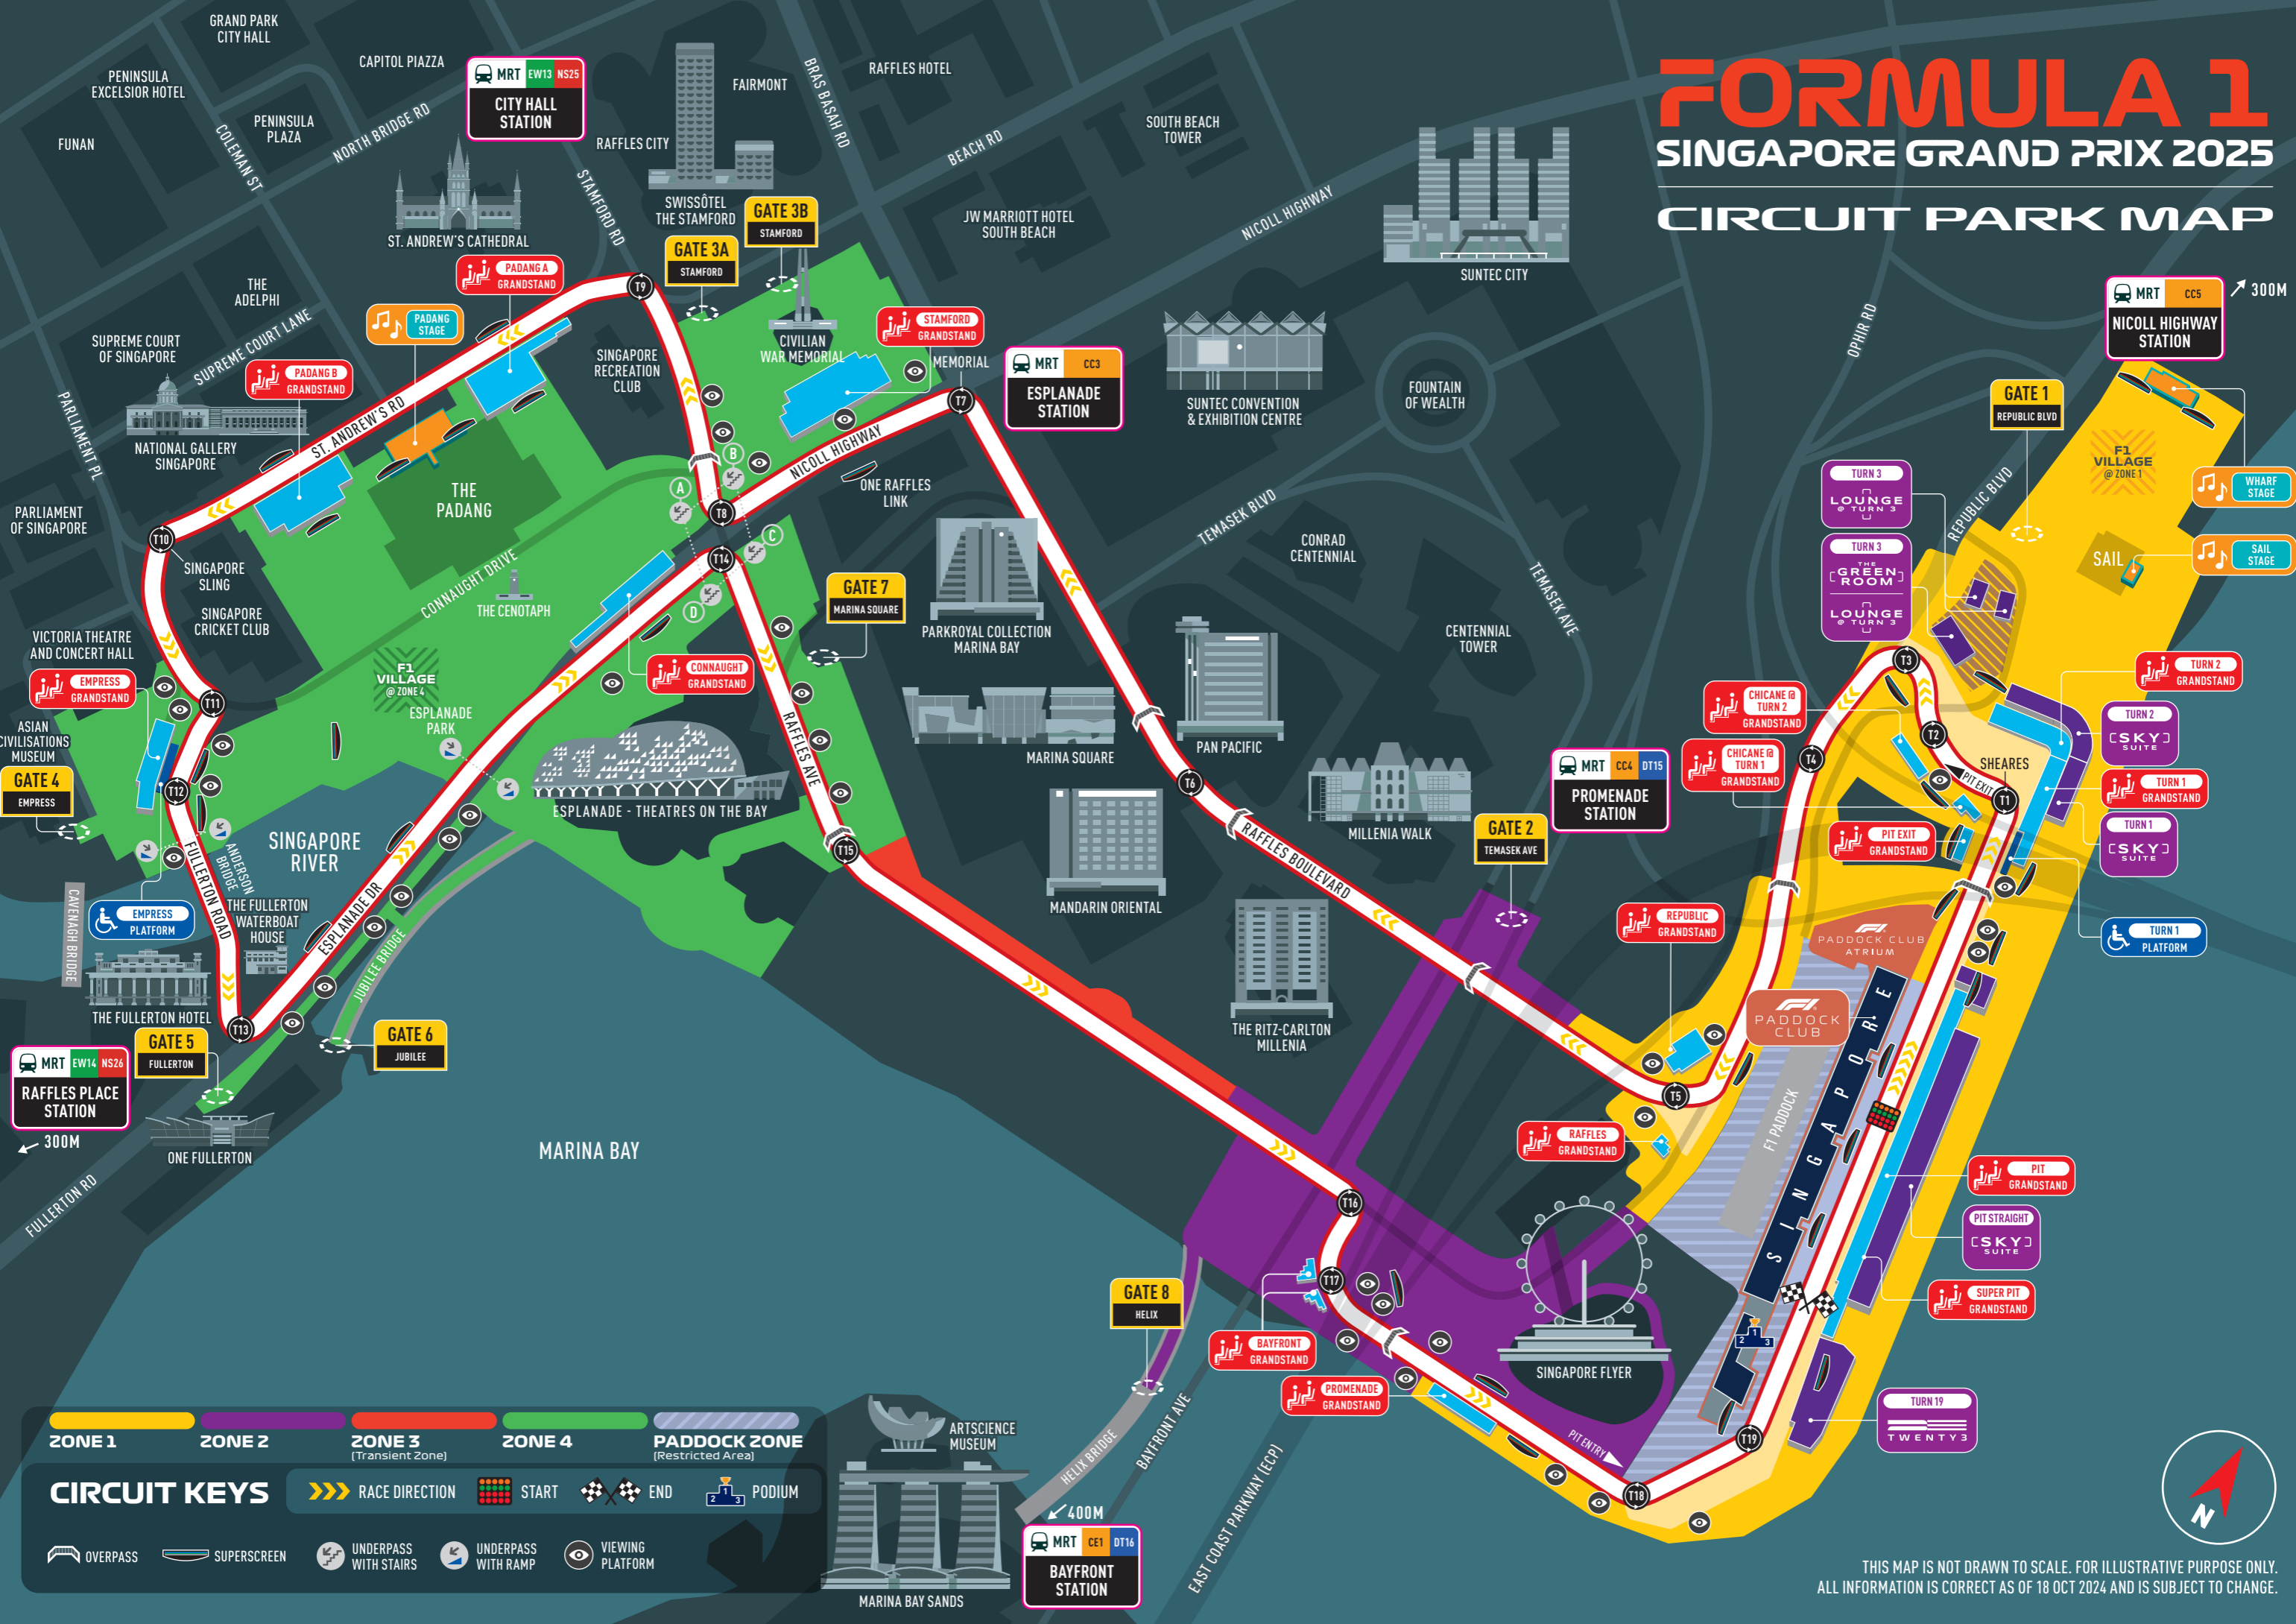

FORMULA 1

SINGAPORE GRAND PRIX 2025

CIRCUIT PARK MAP

CIRCUIT KEYS

- ZONE 1
- ZONE 2
- ZONE 3 (Transient Zone)
- ZONE 4
- PADDOCK ZONE (Restricted Area)
- RACE DIRECTION
- START
- END
- PODIUM
- OVERPASS
- SUPERSCREEN
- UNDERPASS WITH STAIRS
- UNDERPASS WITH RAMP
- VIEWING PLATFORM

THIS MAP IS NOT DRAWN TO SCALE. FOR ILLUSTRATIVE PURPOSE ONLY. ALL INFORMATION IS CORRECT AS OF 18 OCT 2024 AND IS SUBJECT TO CHANGE.